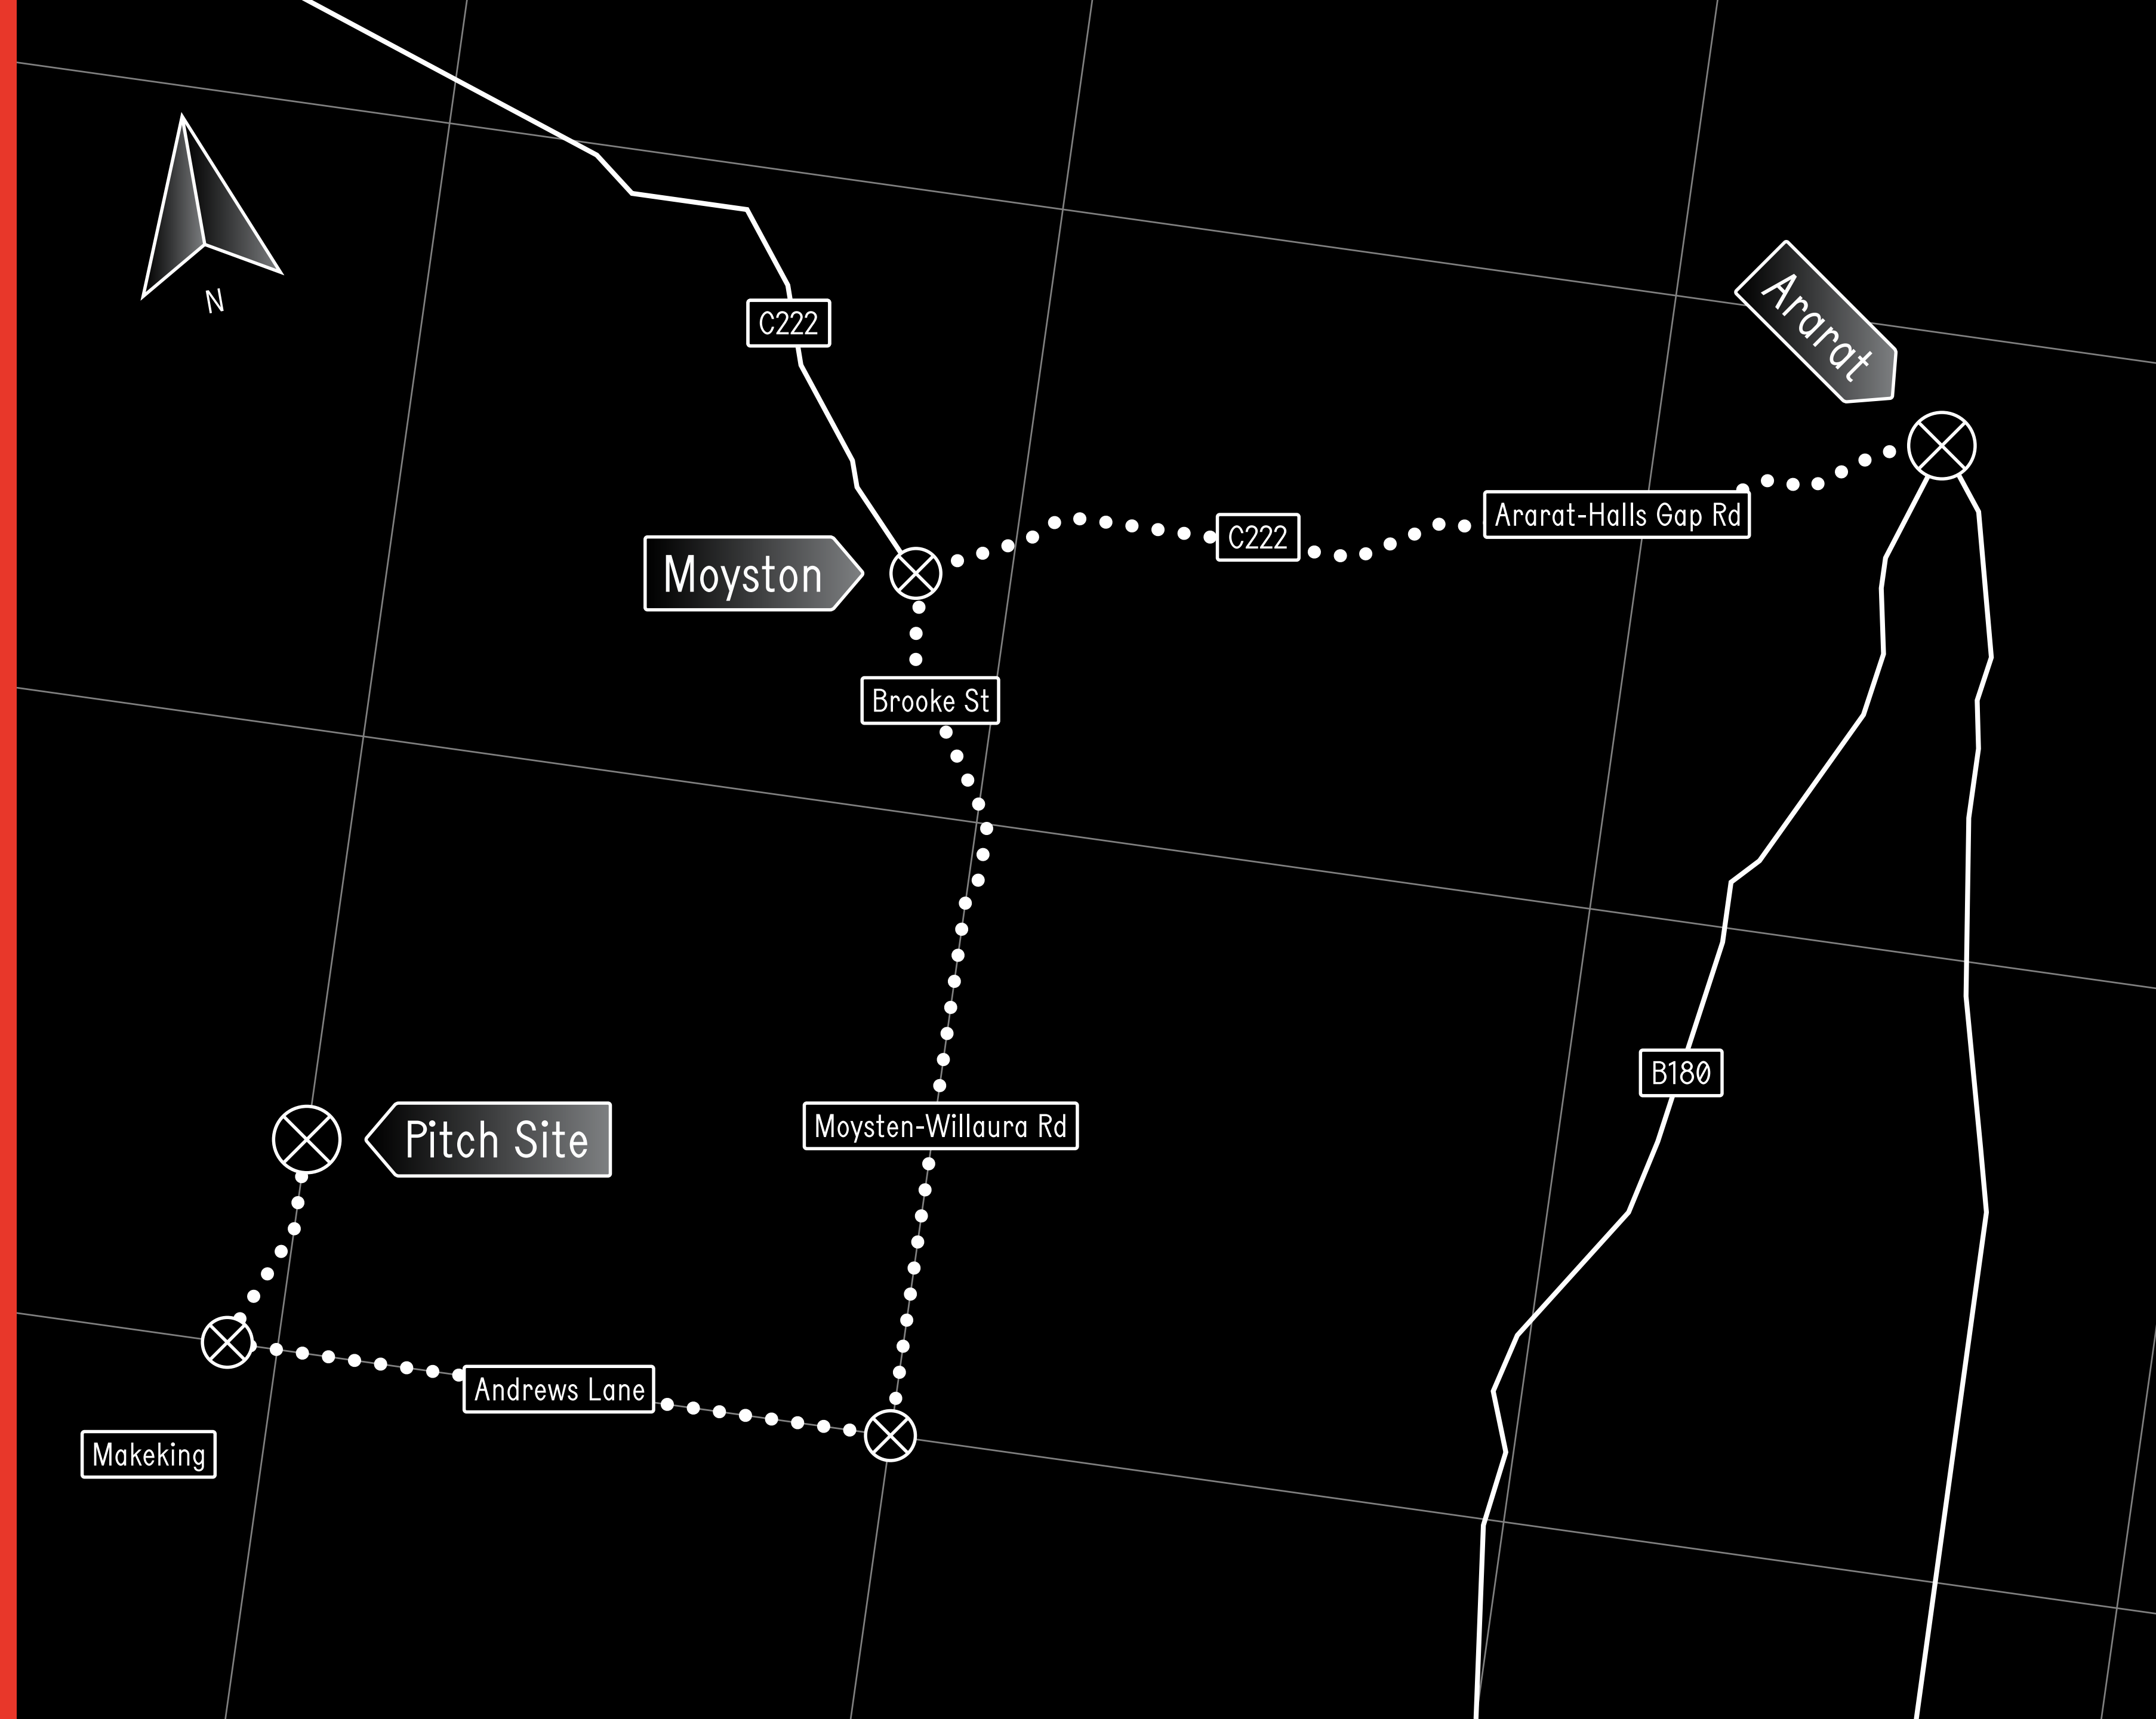

DIRECTIONS ARARAT → PITCH

- 1 FROM ARARAT FOLLOW THE ARARAT → HALLS GAP ROAD TOWARDS MOYSTON FOR 15KM.
 - 2 AT MOYSTON LEFT TURN AT BROOKE ST, WHICH TURNS INTO MOYSTON-WILLAURA ROAD CONTINUE FOR 12KM.
 - 3 TURN RIGHT INTO ANDREWS LANE, CONTINUE FOR 9KM.
 - 4 TURN RIGHT INTO MOYSTON-DUNKELD ROAD TRAVEL FOR 3KM AND YOU'RE AT PITCH.
- PLEASE TAKE NOTE OF ALL POSTED SIGNS AND LOCAL TRAFFIC CONDITIONS.

SEE THE FESTIVAL GUIDE
FOR THE SHUTTLE BUS
TIMETABLE AND OTHER
TRANSPORT INFO